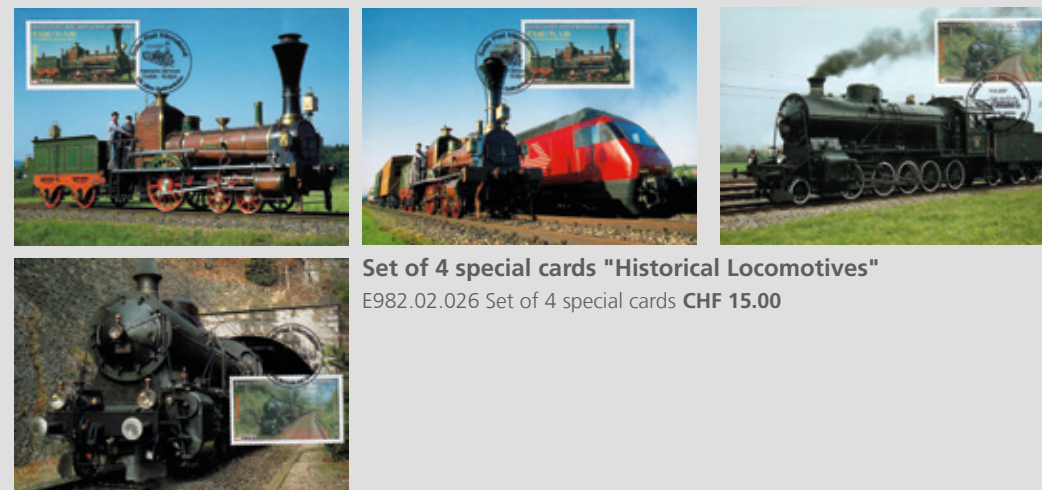

Mittelholzer Africa commemorative flight (1977) 4 special covers - flight Zurich-Cairo, Zurich-Nairobi, Zurich-Cape Town and Zurich-Gao
E982.02.024 4 special covers **CHF 25.00**

Pro Aero flight (1981) 4 special covers - flight North Zurich-Helsinki, West Zurich-Chicago, South Geneva-Buenos Aires, East Zurich-Jakarta
E982.02.025 4 special covers **CHF 20.00**