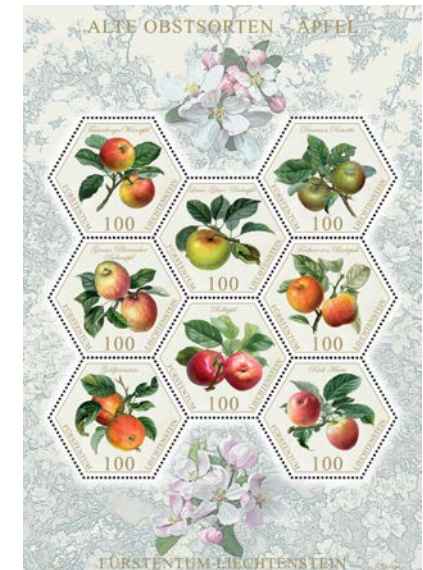

215.09.21 cancelled © CHF 11.20

China Annual Best Foreign Stamp Poll

Liechtenstein also managed to win a category in the “China Annual Best Foreign Stamp Poll” competition that has now taken place for the twelfth time in Beijing. The “Old Fruit Varieties: Apples” sheetlet impressed the jury and fended off all the competitors from over 40 countries in the “Most Beautiful Sheetlet” category. The sheetlet shows eight indigenous types of apples on hexagonal stamps. The detailed illustrations are by Angelo Boog.

215.09.20 mint ** CHF 11.20