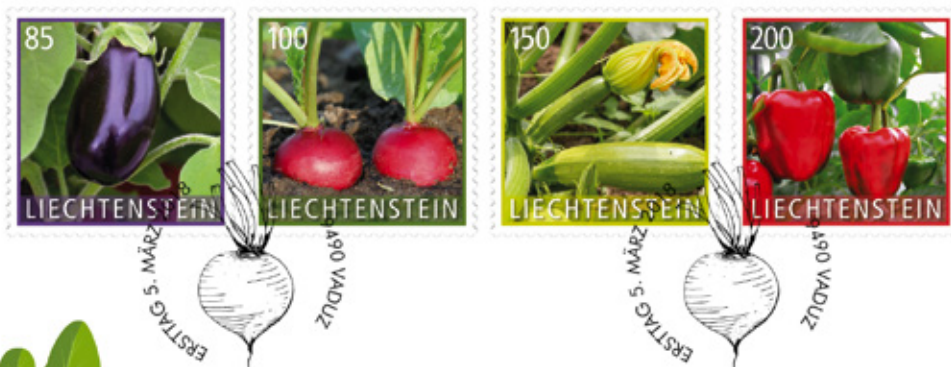

218.02.52 FDC CHF 6.35