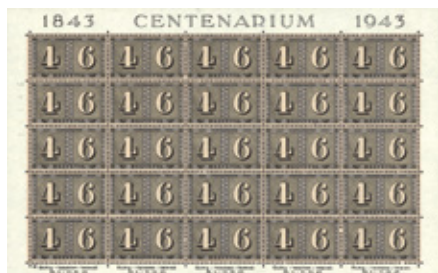

100 Years of Swiss Postmarks (1943) 4+6 Rp.
MiNr. 416

CH143.01.20 Full sheet mint ** CHF 35.00