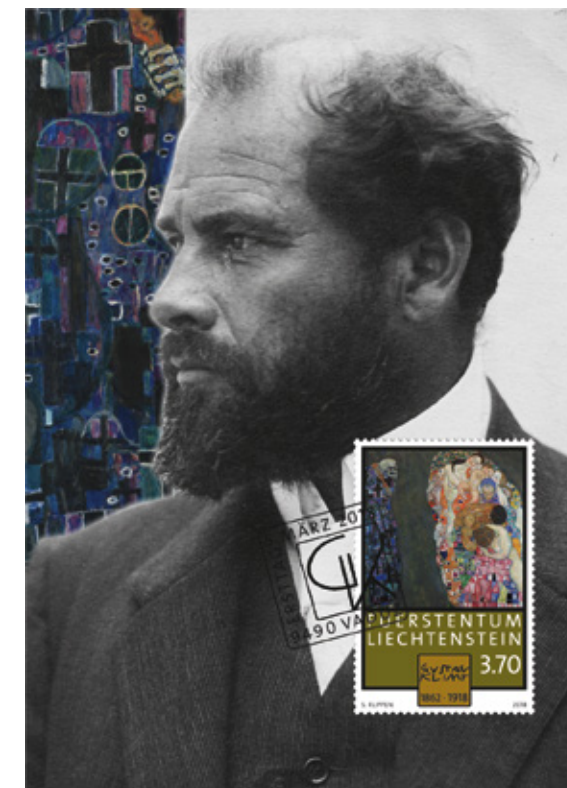

Issue 100th Anniversary of the Death of Gustav Klimt

Face value/subject CHF 2.60 The Kiss
CHF 3.70 Death and Life

Stamp format 34.17 x 52 mm
Perforation 14 3/4 x 14 1/2
Sheet format 146 x 208 mm
Design Silvia Ruppen, Mauren
Printing Offset CMYK & Iriodin 306

Olympic Gold, gold matt hot foil stamping
Cartor Security Printing, Meaucé la Loupe
Paper Truwhite FSC Mix Credit 110 g/m², gummed