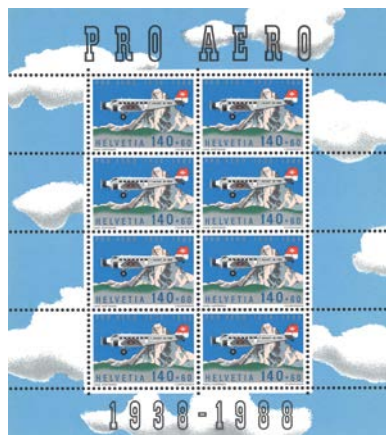

Pro Aero (1988) – Full sheet (8 stamps)
MiNr. 1369

CH188.01.20 Full sheet mint ** CHF 25.00
CH188.01.21 Full sheet cancelled ☉ CHF 15.00