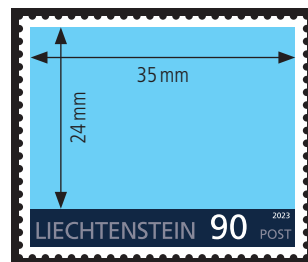

Technical data for creating your own stamp

Possible file formats for upload

JPEG, PNG, EPS, AI, PDF, SVG

Resolution

At least 300 dpi in the final format

Measurement of the different formats

blue, portrait

blue, landscape