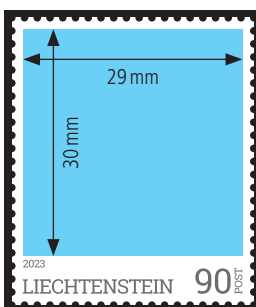

Technical data for creating your own stamp

Possible file formats for upload

JPEG, PNG, EPS, AI, PDF, SVG

Resolution

At least 300 dpi in the final format

Measurement of the different formats

blue, portrait

blue, landscape

white, portrait

white, square

white, landscape