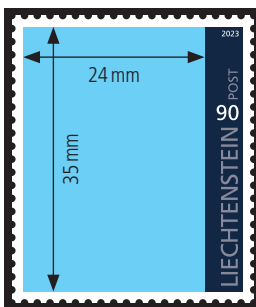

Technical data for creating your own stamp

Possible file formats for upload

JPEG, PNG, EPS, AI, PDF, SVG

Resolution

At least 300 dpi in the final format

Measurement of the different formats

blue, portrait

blue, landscape

white, portrait

white, square

white, landscape