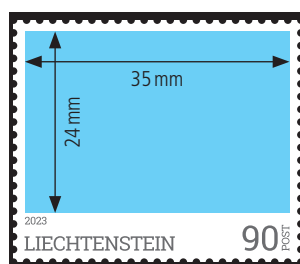

white, landscape