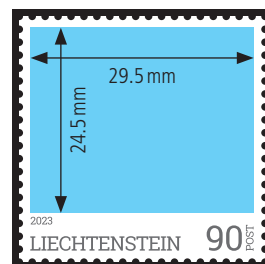

white, square